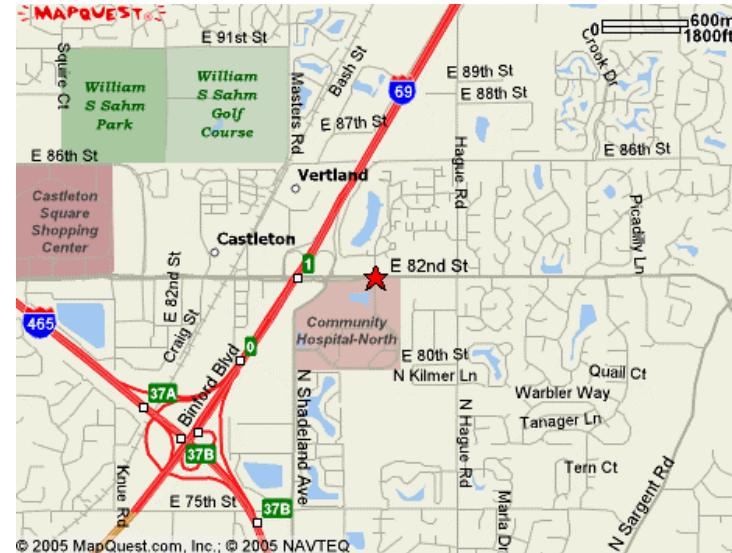

**Indianapolis, Indiana – Branch Office**  
8202 Clearvista Parkway, Suite 9B, Indianapolis, IN 46256  
(317) 577-9050

*Suite 9B*

*Street Map*

**From Dayton:**

1. I-75 W towards Indiana
2. Merge onto I-465 N Exit #90
3. Merge onto I-59 N Exit #37
4. Take 82<sup>nd</sup> Street Exit #1
5. Turn left onto 82<sup>nd</sup> Street
6. Turn left onto Clearvista Pkwy

**From South Bend:**

1. I-31 towards Indianapolis
2. Continue on I-431/North Keystone Avenue
3. Take I-465 East
4. Merge onto I-69 N Exit #37
5. Take 82<sup>nd</sup> Street Exit #1
6. Turn left onto 82<sup>nd</sup> Street
7. Turn left onto Clearvista Pkwy

**From Toledo:**

1. I-80 W towards Chicago
2. Merge onto I-69 S Exit #144
3. Take 82<sup>nd</sup> Street Exit #1
4. Turn left onto 82<sup>nd</sup> Street
5. Turn left onto Clearvista Pkwy

**From Cincinnati:**

1. I-74 W towards Indiana
2. Merge onto I-465 N Exit #94
3. Merge onto I-69 N Exit #37
4. Take 82<sup>nd</sup> Street Exit #1
5. Turn left onto 82<sup>nd</sup> Street
6. Turn left onto Clearvista Pkwy