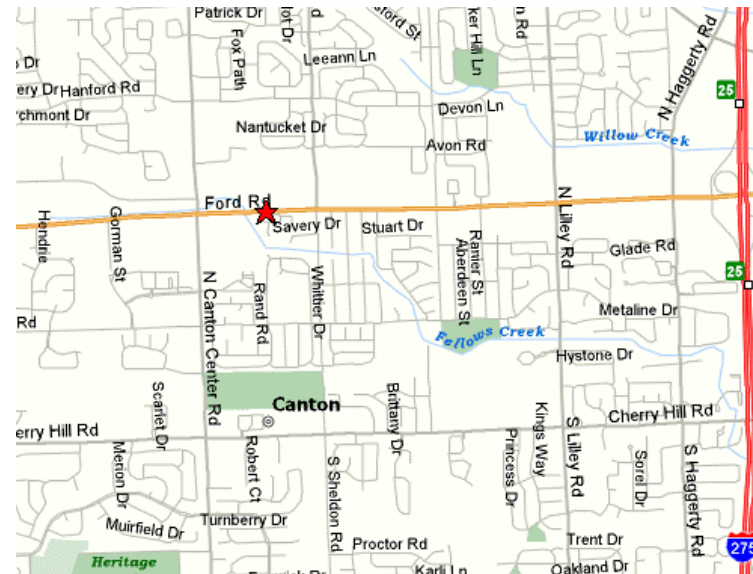

Canton, Michigan – Branch Office
44978 Ford Road, Suite A, Canton, MI 48187
(734) 454-7566

Main Entrance from Ford Road

Street Map

From Toledo:

1. I-75 N towards Detroit
2. Merge onto I-275 N (Exit #20)
3. Take M-153 Exit #25
4. Turn left onto Ford Rd./M-153
5. Turn right into Canton Offcenter

From Kalamazoo:

1. I-94 E
2. Take M-14 Exit #171
3. Merge onto MI-14 E
4. Take M-153 Exit #10 (Ford Rd.)
5. Turn left into Canton Offcenter

From Flint:

1. US-23 S towards Detroit
2. Merge onto M-14 E
3. Take M-153 Exit #10 (Ford Rd.)
4. Turn left into Canton Offcenter

From Detroit:

1. I-96 W towards Lansing
2. Take M-14 W
3. Merge onto I-275 S.
4. Take M-153 Exit #25
5. Turn right onto Ford Rd./M-153
6. Turn right into Canton Offcenter