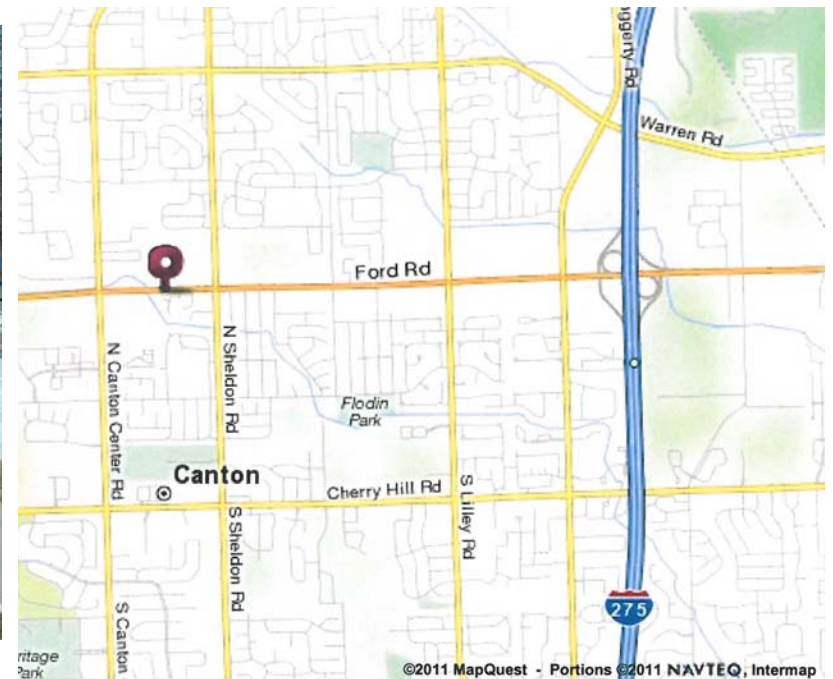

NCI NORTHWEST CONSULTANTS, INC.

Canton, Michigan – Branch Office
44978 Ford Road, Suite A, Canton, MI 48187
(734) 454-7566

Main Entrance from Ford Road

Street Map

From Toledo:

1. I-75 N towards Detroit
2. Merge onto I-275 N (Exit #20)
3. Take M-153 Exit #25
4. Turn left onto Ford Rd./M-153
5. 44978 Ford Rd is on the right

From Kalamazoo:

1. I-94 E
2. Take M-14 Exit #171
3. Keep left to take M-14 E via Exit #42
4. Merge onto Ford Rd/M-153 E via Exit #10
5. 44978 Ford Rd is on the left

From Flint:

1. US-23 S towards Ann Arbor
2. Merge onto M-14 E
3. Merge onto Ford Rd/M-153 E via Exit #10
4. 44978 Ford Rd is on the left

From Detroit:

1. I-96 W towards Lansing
2. Take M-14 W
3. Merge onto I-275 S.
4. Take M-153/Ford Rd Exit #25
5. Turn right onto Ford Rd./M-153
6. 44978 Ford Rd is on the right